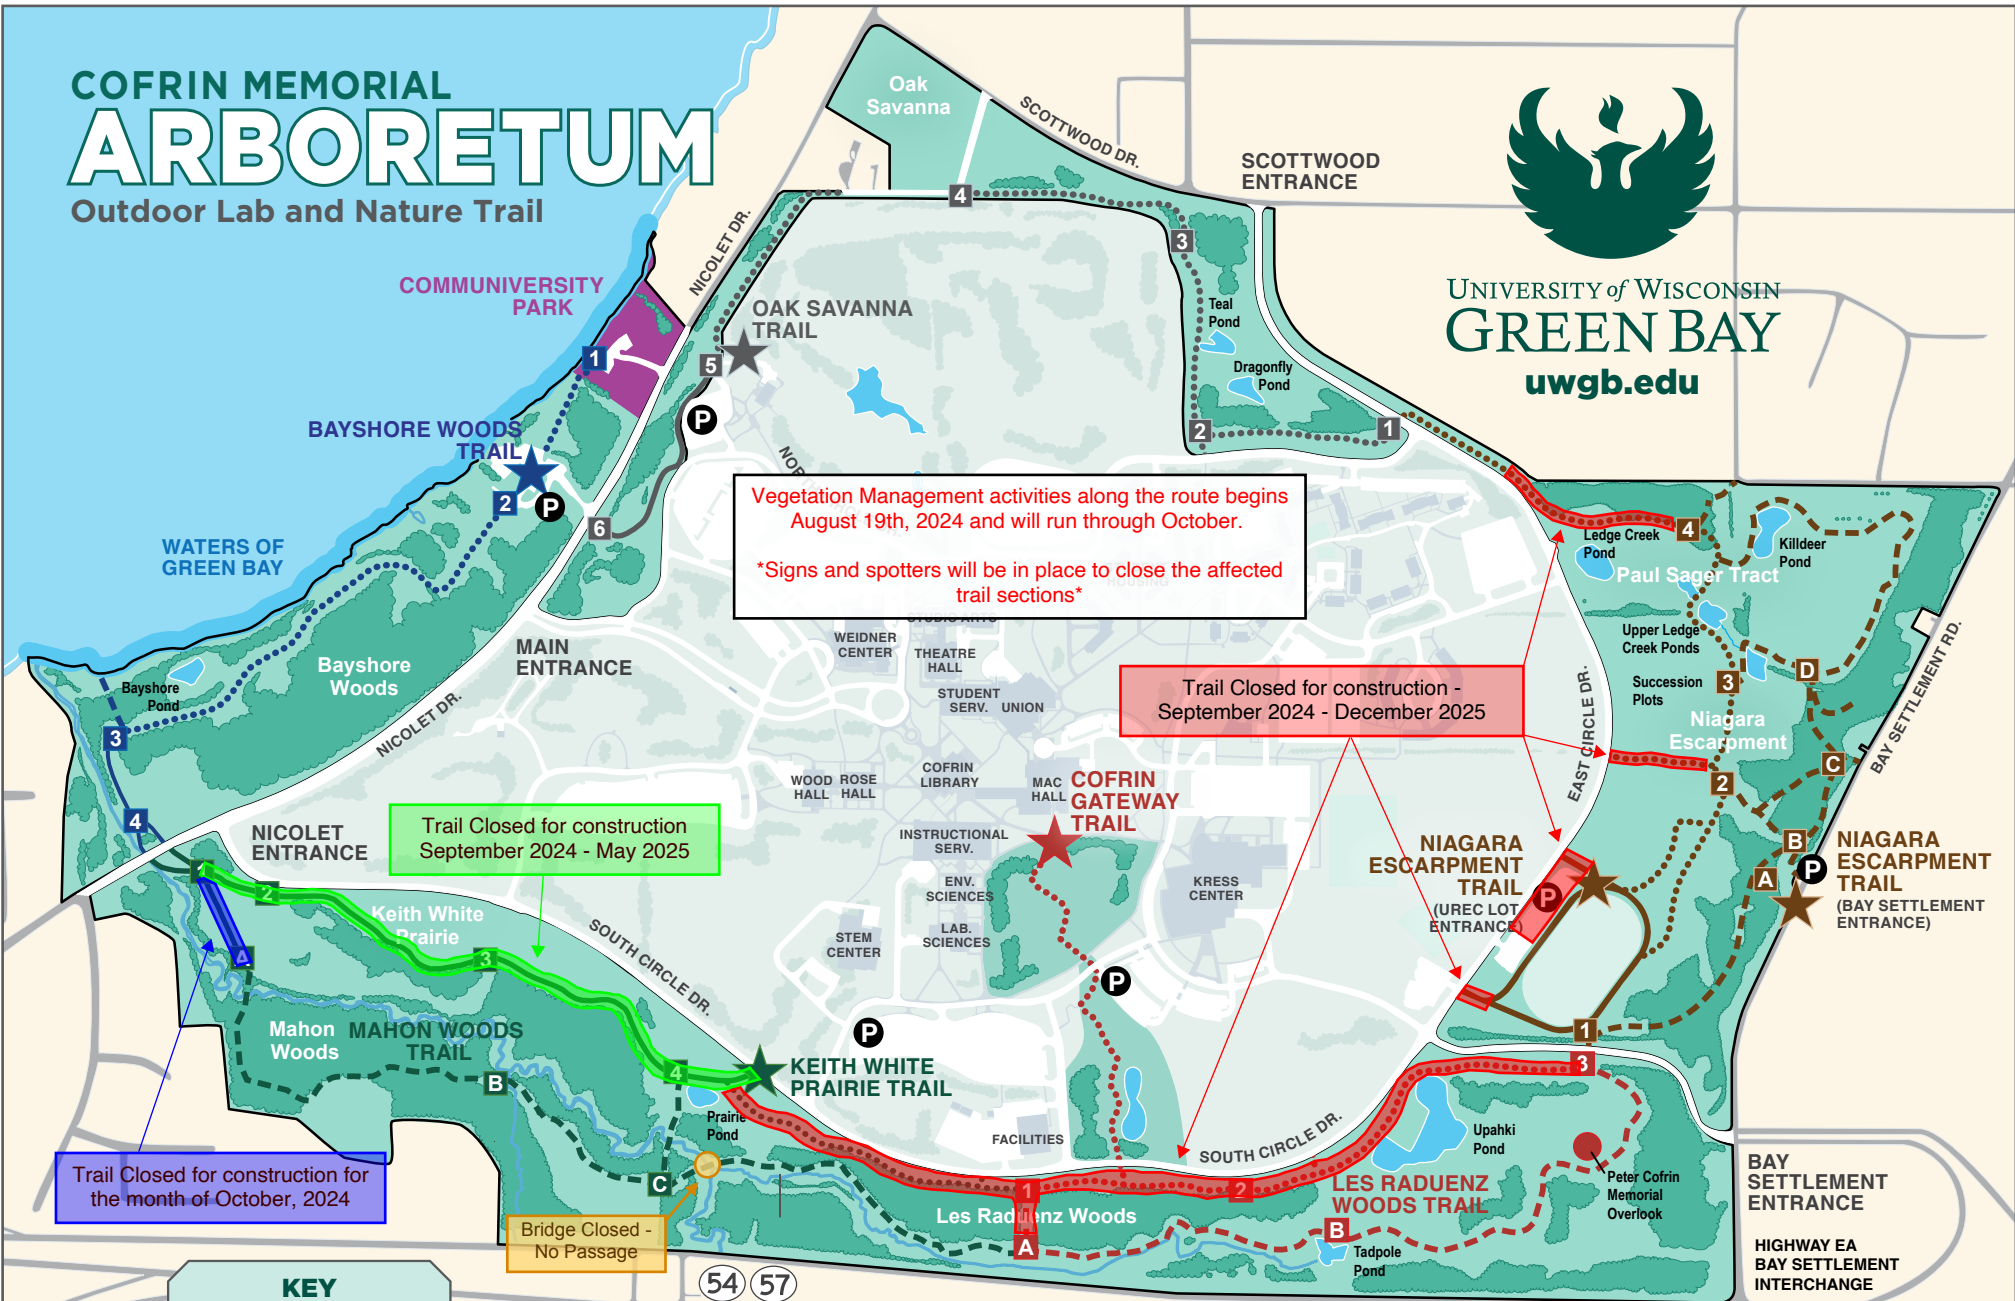

COFRIN MEMORIAL ARBORETUM

Outdoor Lab and Nature Trail

UNIVERSITY of WISCONSIN
GREEN BAY
uwgb.edu

KEY

- Trail Marker
- Asphalt
- Bark
- Crushed Stone
- P Parking
- ★ Trail Entrance
- Biking allowed on paved and crushed stone trails only.

COFRIN MEMORIAL ARBORETUM Trails, Distances and Surfaces

<p>BAYSHORE WOODS..... 0.1 miles..... Asphalt 0.04 miles.. Bark 0.57 miles.. Crushed Stone</p> <p>KEITH WHITE PRAIRIE..... 0.58 miles.. Asphalt 0.29 miles.. Crushed Stone</p>	<p>MAHON WOODS..... 0.1 miles..... Asphalt 0.93 miles... Bark</p> <p>LES RADUENZ WOODS..... 0.77 miles... Bark 0.56 miles... Crushed Stone</p>	<p>NIAGARA ESCARPMENT..... 0.5 miles Asphalt 1.17 miles Bark 0.9 miles Crushed Stone</p> <p>OAK SAVANNA... 0.32 miles.. Asphalt 0.81 miles... Crushed Stone</p>
--	--	--