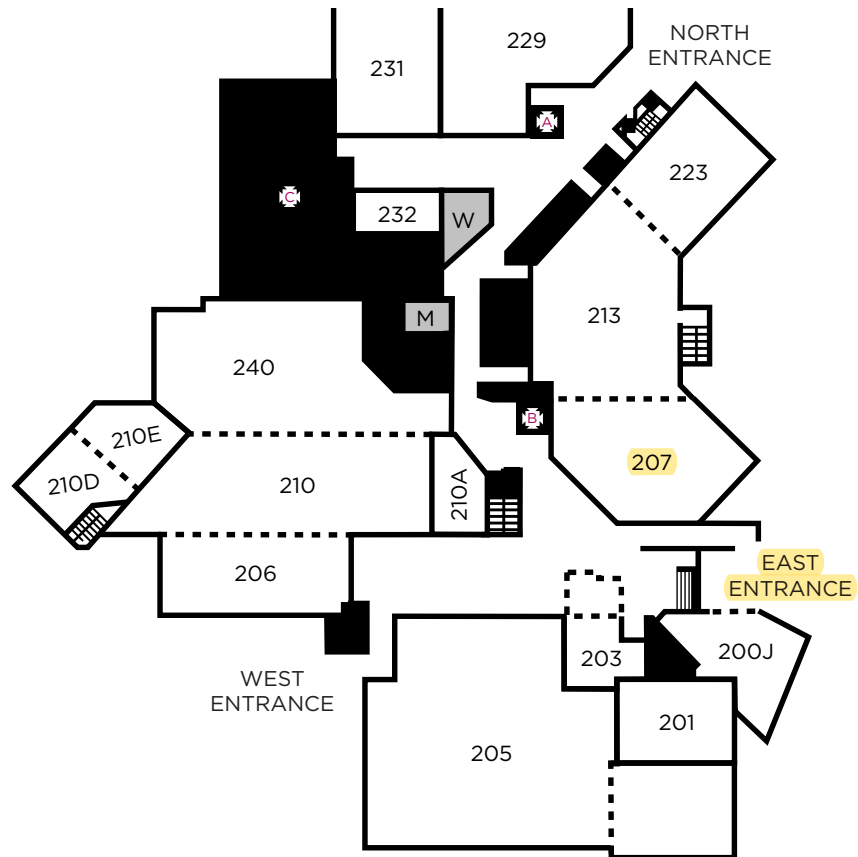

Your University Union

FOOD

Common Grounds Coffeehouse	229
Leona Cloud Commons	210
Marketplace	240
Point Sable Room	210E
Red Banks Room	210D
Nicolet Room	206

LOUNGE SPACES

Common Grounds	229
Leona Cloud Commons A	210A
Timber Lounge	200J

MEETING SPACES

1965 Room	231
Phoenix Rooms A, B C	223/213/207

SECOND FLOOR

Directions to Phoenix Room C

FROM 41 SOUTH OR 41-141 NORTH

Take I-43 south to Exit 185, or take 172 east and then I-43 north to Exit 185. Choose the Sturgeon Bay/Algoma exit lane and follow 54-57 a short distance to the first exit (University Ave./Nicolet Drive). Follow Nicolet Drive to campus.

Once at the campus, enter the Southwest Circle Drive (see the Campus Map) and drive east until reaching Leon Bond Drive. Turn left and continue to Campus Court/Visitor Parking and turn left into the lot. If the lot is full, please use the Kress Center lot which you will have passed on the right. From the visitor lot, walk towards the west and the **University Union** is the building on your right. You will be entering the **East Entrance**.

Elevators - Floors 1, 2, & 3

Elevators - Floors 1 & 2 only

Freight Elevators - Floors 1 & 2 only

M - Men's Restroom

W - Women's Restroom

GI - Gender Inclusive Restroom

All University Union Restrooms are ADA Accessible