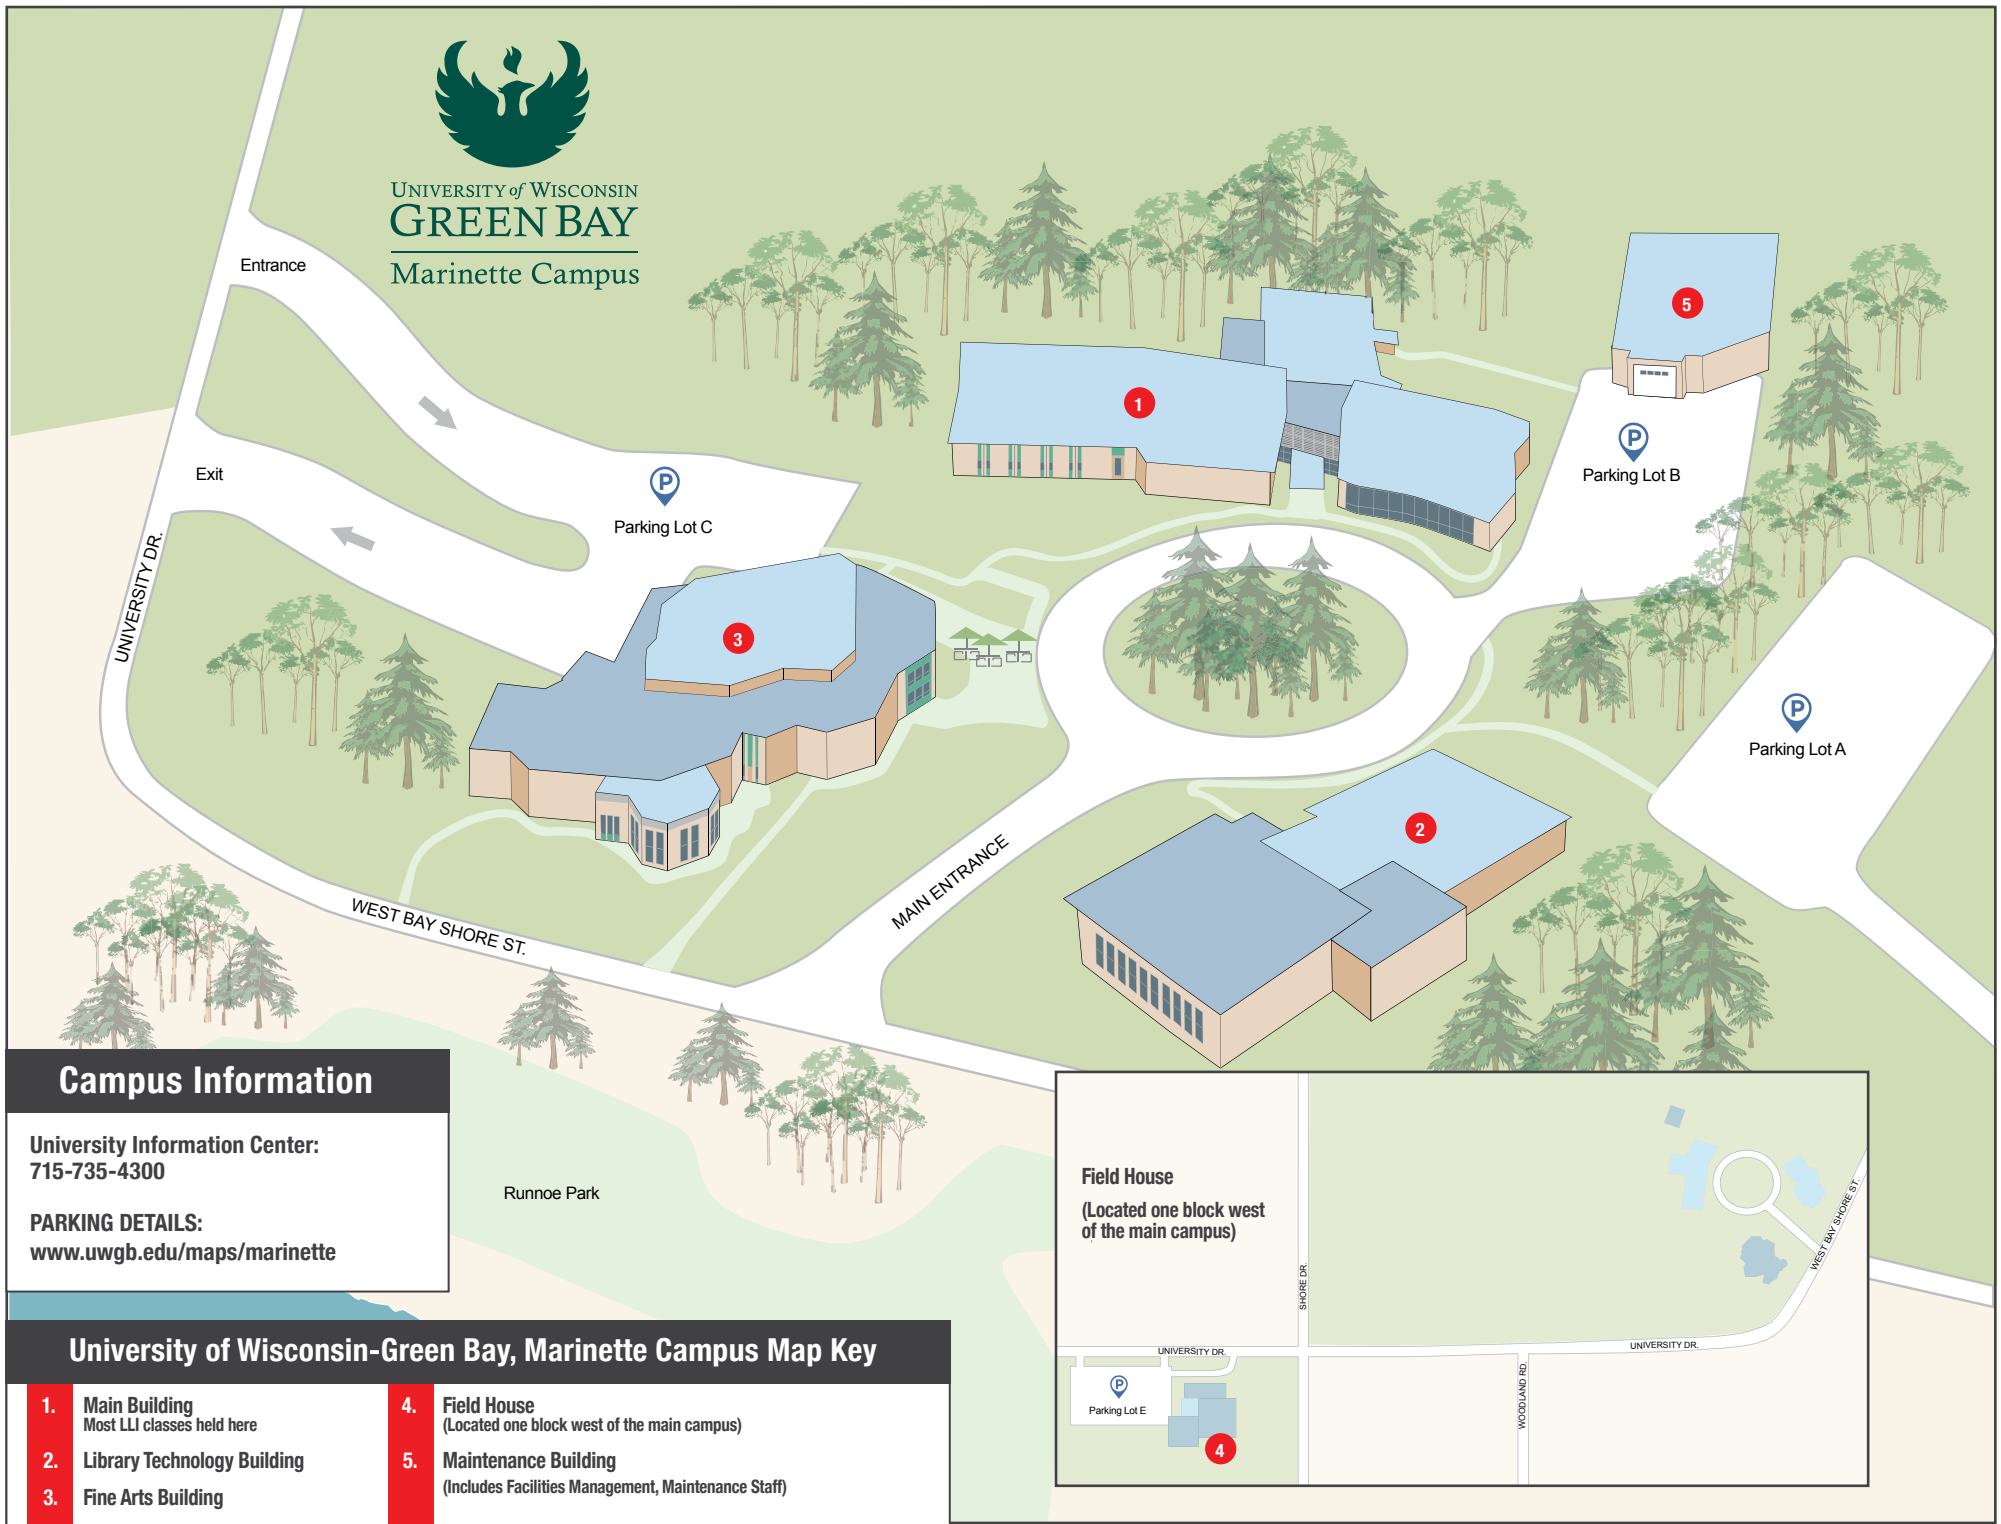

UNIVERSITY of WISCONSIN
GREEN BAY
 Marinette Campus

Campus Information

University Information Center:
 715-735-4300

PARKING DETAILS:
www.uwgb.edu/maps/marinette

University of Wisconsin-Green Bay, Marinette Campus Map Key

- | | |
|---|--|
| <p>1. Main Building
 Most LLI classes held here</p> <p>2. Library Technology Building</p> <p>3. Fine Arts Building</p> | <p>4. Field House
 (Located one block west of the main campus)</p> <p>5. Maintenance Building
 (Includes Facilities Management, Maintenance Staff)</p> |
|---|--|