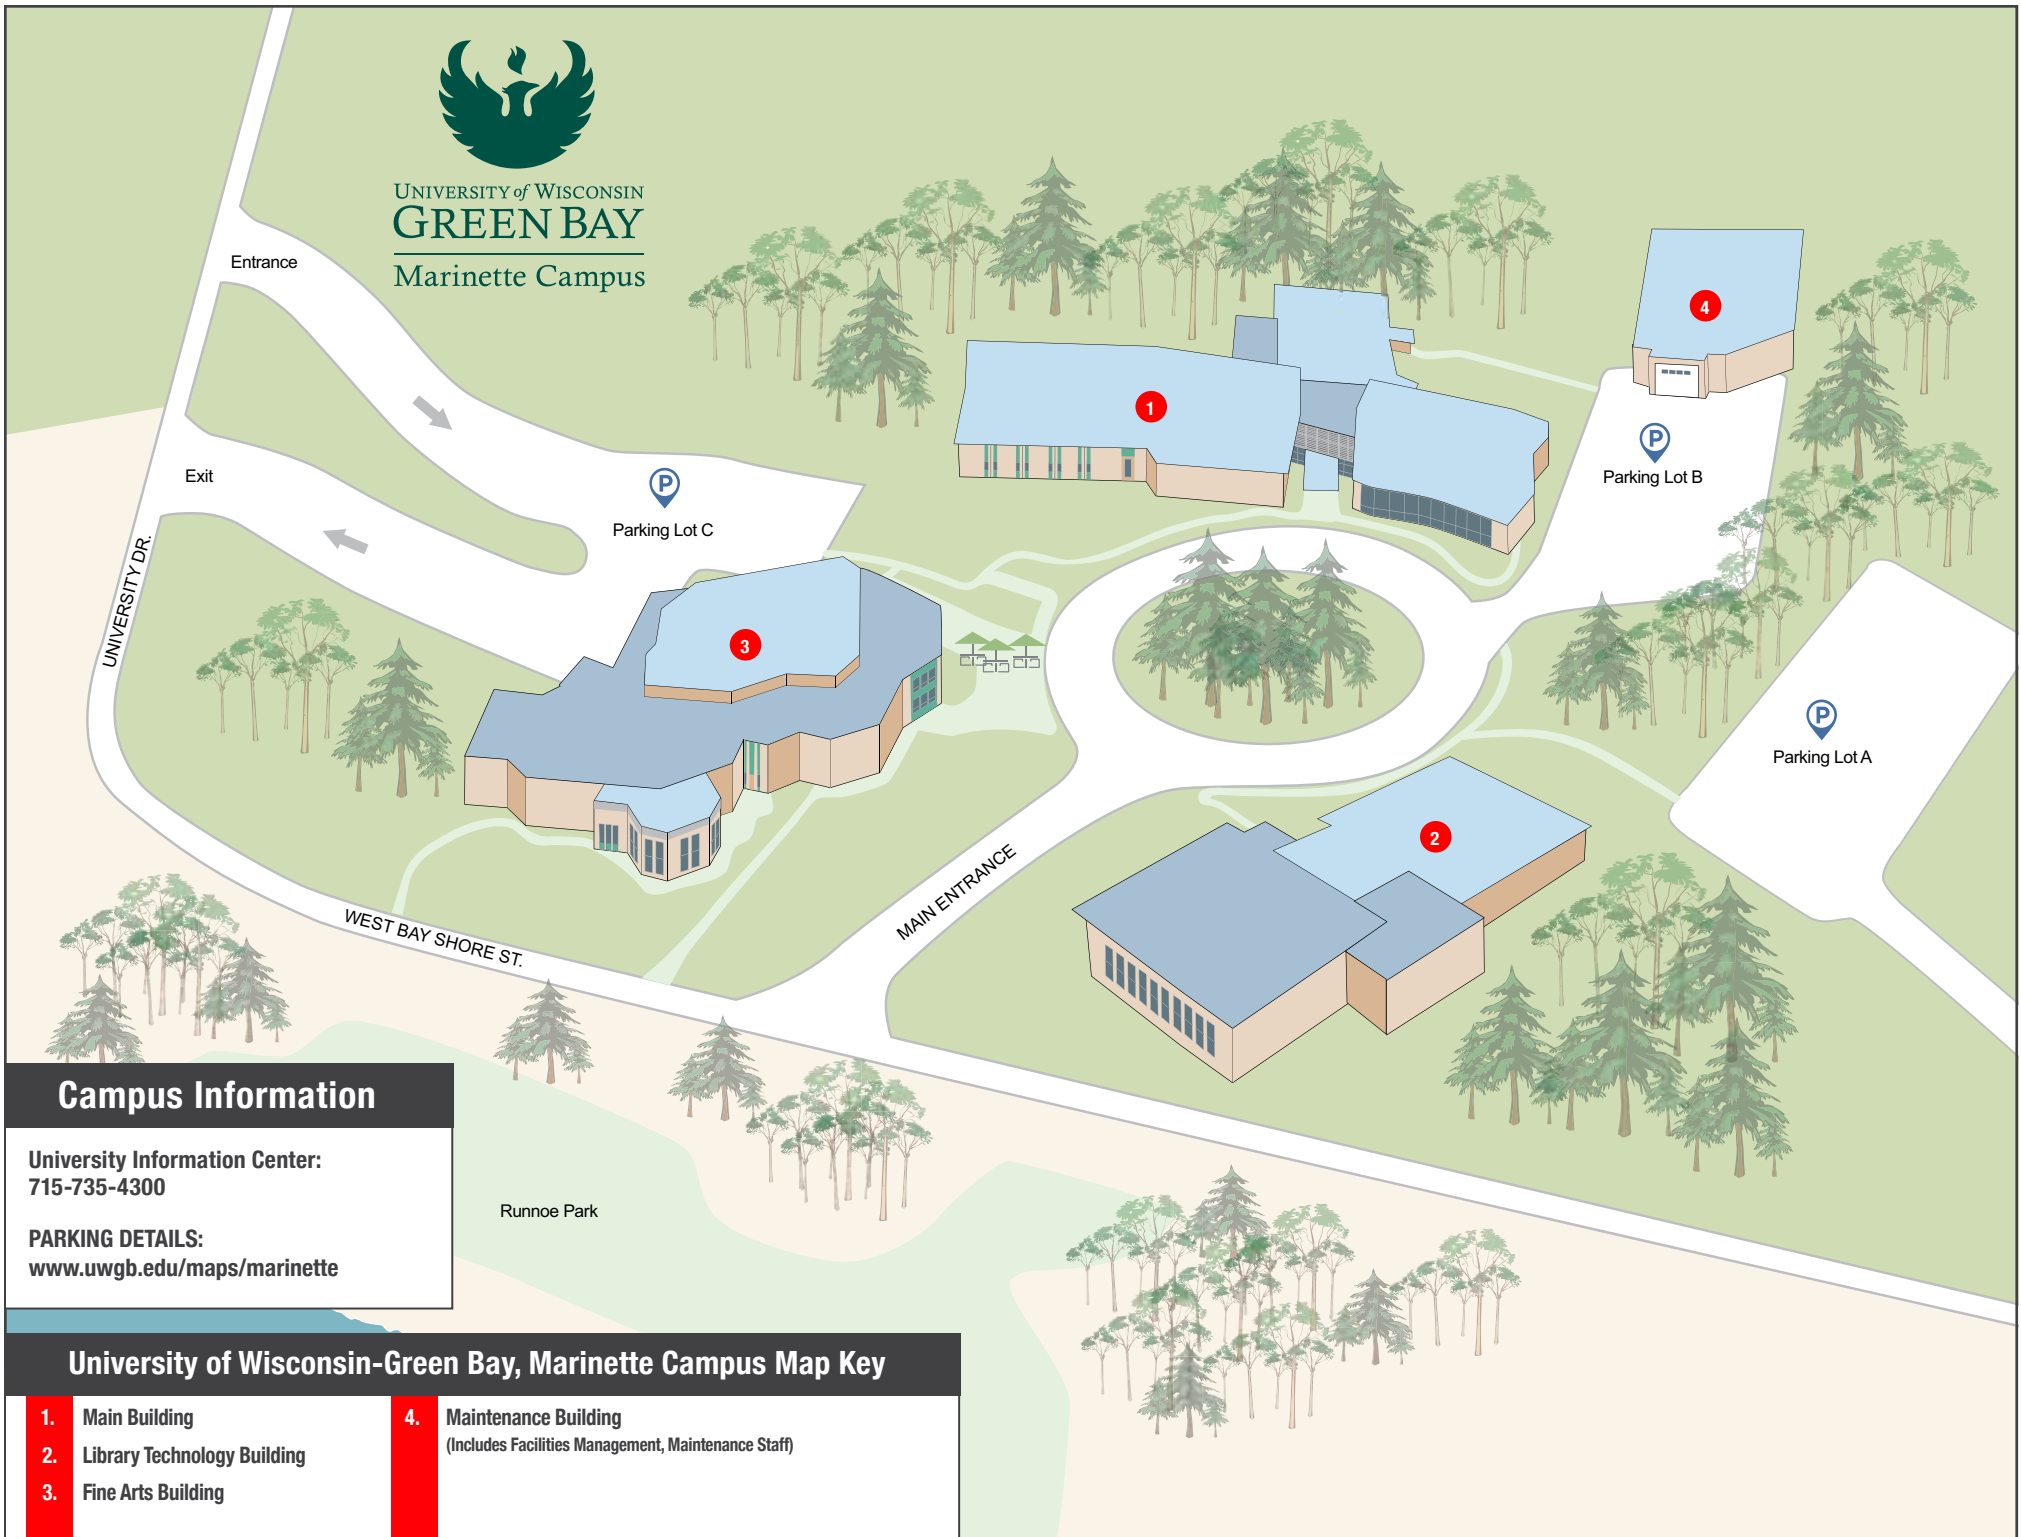

UNIVERSITY of WISCONSIN
GREEN BAY
 Marinette Campus

Campus Information

University Information Center:
 715-735-4300

PARKING DETAILS:
www.uwgb.edu/maps/marinette

Runnoe Park

University of Wisconsin-Green Bay, Marinette Campus Map Key

- 1. Main Building
- 2. Library Technology Building
- 3. Fine Arts Building

- 4. Maintenance Building
 (Includes Facilities Management, Maintenance Staff)