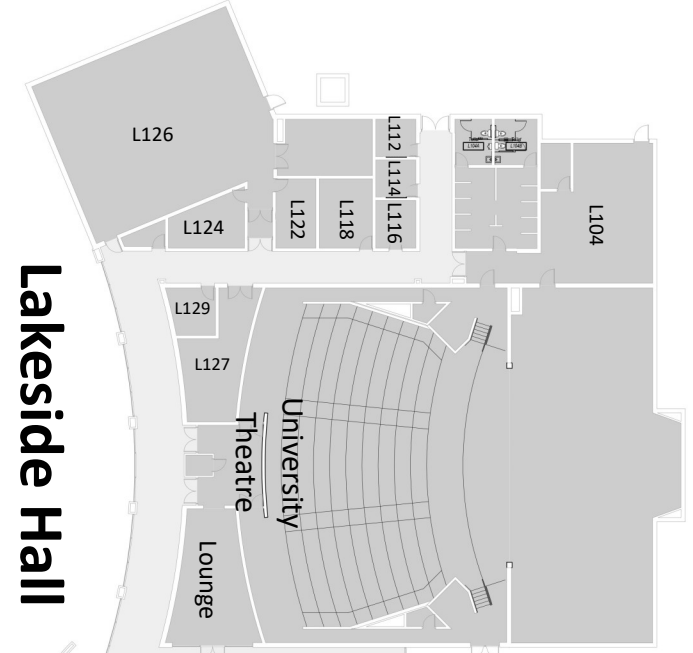

Hillside Hall

Second Floor

Founders Hall

Lakeside Hall

First Floor

UNIVERSITY of WISCONSIN
GREEN BAY | Manitowoc
 Campus