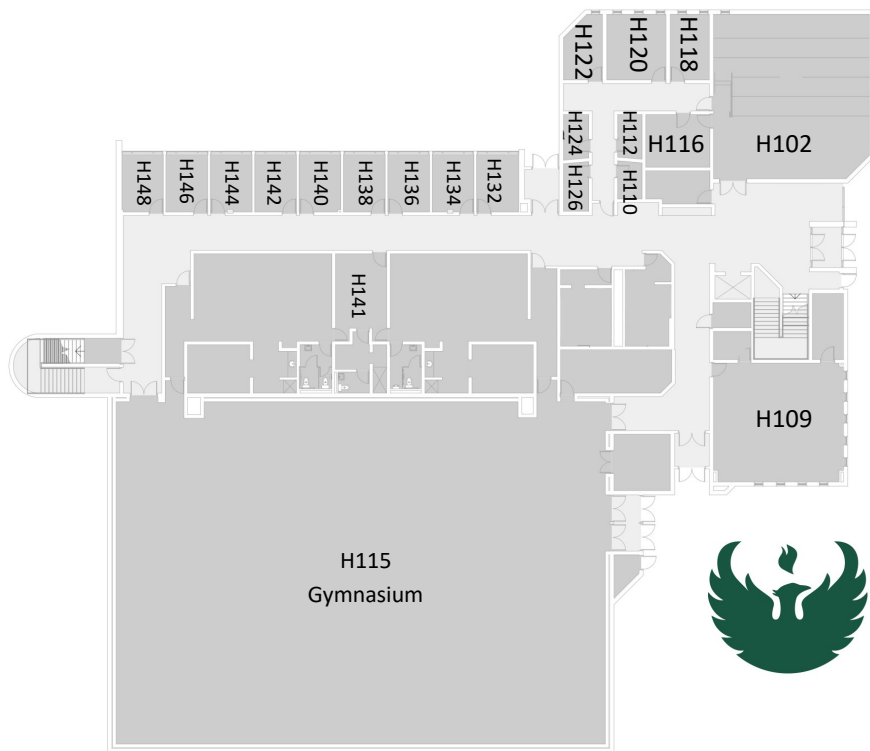

Hillside Hall

Second Floor

Founders Hall

Lakeside Hall

First Floor

UNIVERSITY of WISCONSIN
GREEN BAY | Manitowoc
 Campus