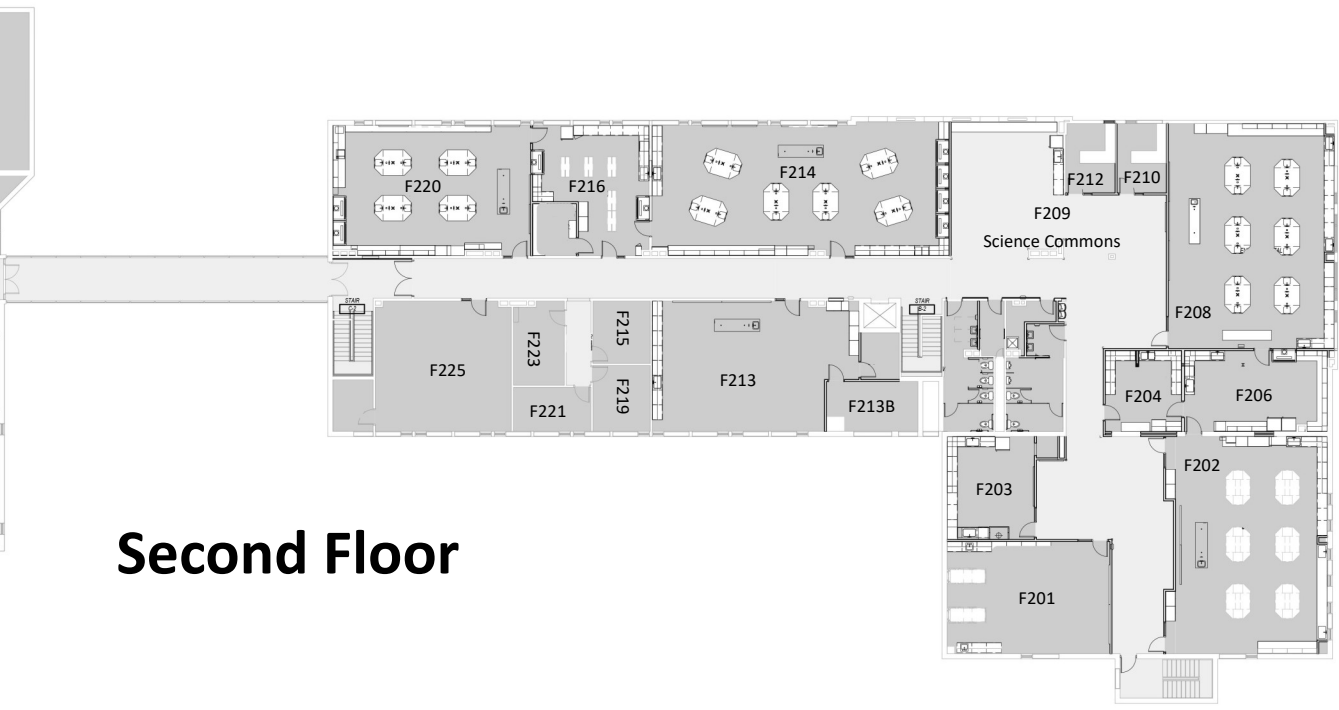

Hillside Hall

Second Floor

Founders Hall

Lakeside Hall

First Floor

UNIVERSITY of WISCONSIN
GREEN BAY | Manitowoc
 Campus